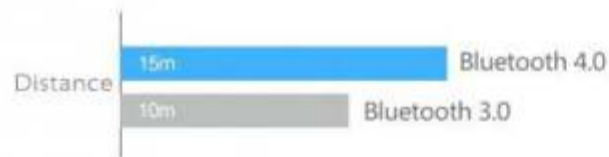

Easy control

Support bluetooth 4.0, can used with bluetooth 4.0 wireless keyboard, air mouse, mouse, speaker, and so on.