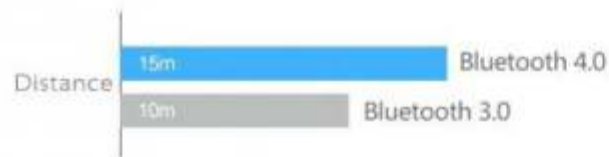

3 times
Supper speed

64GB
Extanal storage

Highlights 1 2 3

Easy control

Support bluetooth 4.0, can used with bluetooth 4.0 wireless keyboard, air mouse, mouse, speaker, and so on.

15m
Support Distance

90%
Reduce power consumption

Highlights

1 2 3

2.4Ghz /5Ghz

Build in Broadcom dual frequency wifi 2.4G+5G 802.11 a/b/g/n), Smooth enjoy online video/film

5Ghz Max Speed

300 Mbps

2Ghz Max Speed

150 Mbps